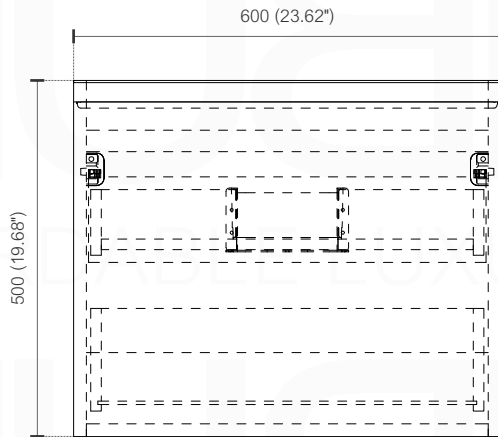

**BALLI24**

Sink: BN610SINK

Dimensions:	width	depth	height
inches	23.62"	20.47"	23.75"
mm	600	520	500

NOTE: DIMENSIONS AND TECHNICAL DETAILS ARE SUBJECT TO CHANGE WITHOUT NOTICE

. FRONT ELEVATION

. SIDE ELEVATION

# SQUARE SINK SPAIN 24"

. FRONT ELEVATION

. TOP ELEVATION

. SIDE ELEVATION