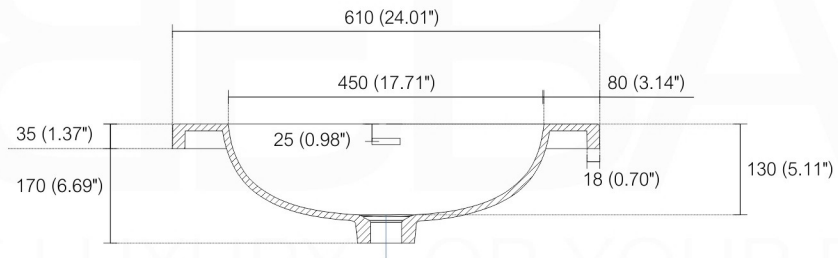

**BALLI24**

Sink: BN610SINK

Dimensions:	width	depth	height
inches	23.62"	20.47"	23.75"
mm	600	520	500

NOTE: DIMENSIONS AND TECHNICAL DETAILS ARE SUBJECT TO CHANGE WITHOUT NOTICE

. FRONT ELEVATION

. SIDE ELEVATION

### How to Install

### Wall Preparation

# SQUARE SINK SPAIN 24"

. FRONT ELEVATION

. TOP ELEVATION

. SIDE ELEVATION