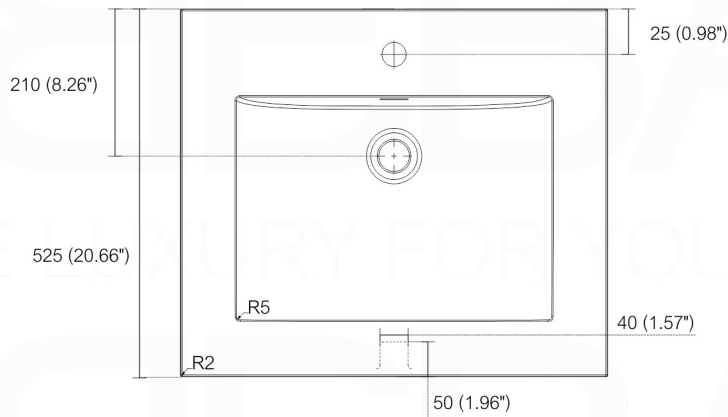

**BALLI24**

Sink: BN610SINK

Dimensions:	width	depth	height
inches	23.62"	20.47"	23.75"
mm	600	520	500

NOTE: DIMENSIONS AND TECHNICAL DETAILS ARE SUBJECT TO CHANGE WITHOUT NOTICE

. FRONT ELEVATION

. SIDE ELEVATION

### Wall Preparation

# SQUARE SINK SPAIN 24"

. FRONT ELEVATION

. TOP ELEVATION

. SIDE ELEVATION