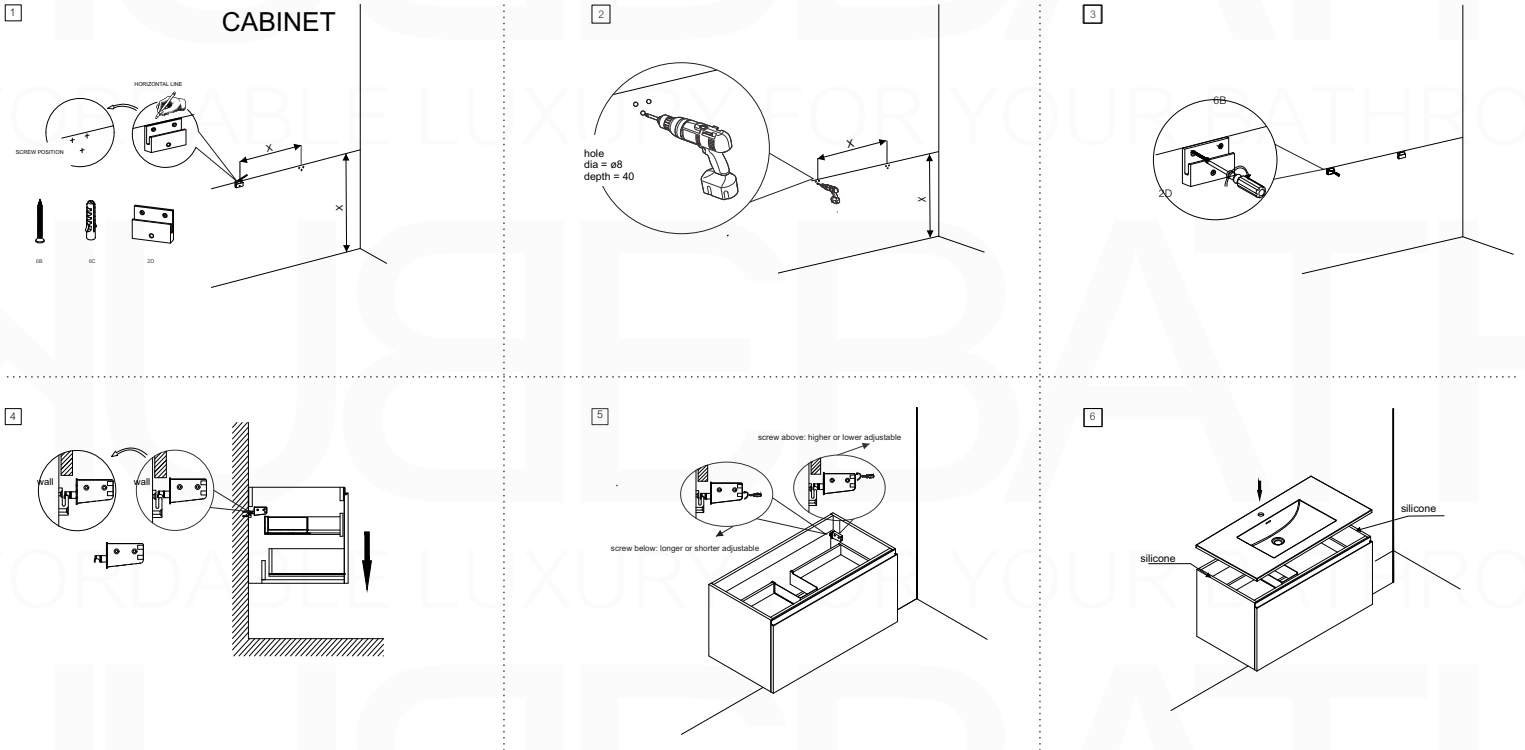

How to Install