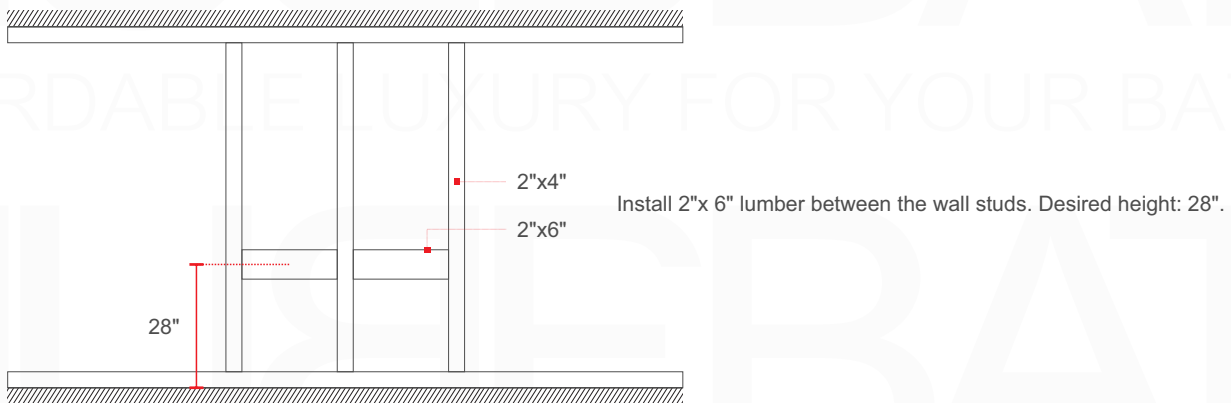

Wall Preparation