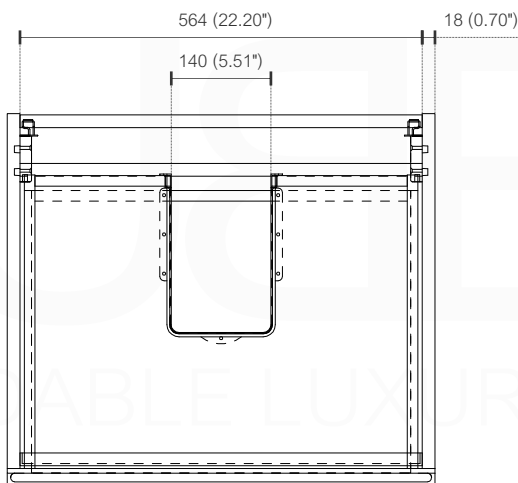

. TOP ELEVATION