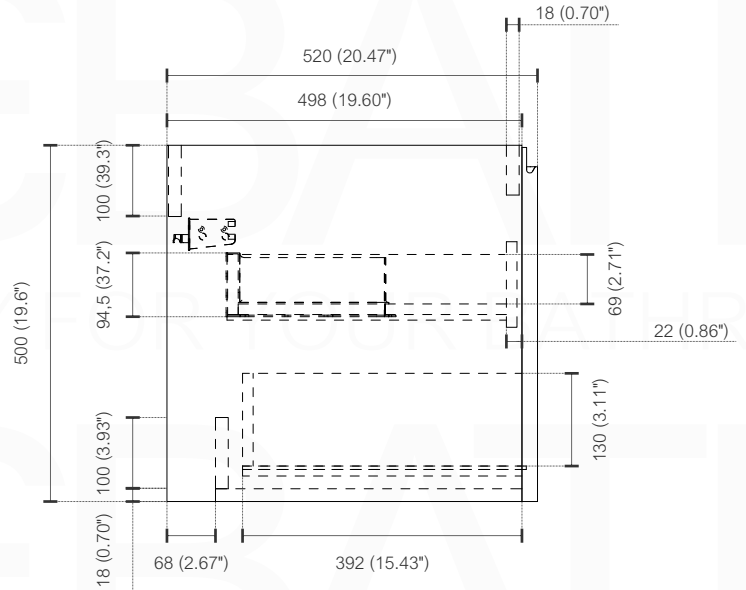

**BALLI24**

Sink: BN610SINK

Dimensions:	width	depth	height
inches	23.62"	20.47"	23.75"
mm	600	520	500

NOTE: DIMENSIONS AND TECHNICAL DETAILS ARE SUBJECT TO CHANGE WITHOUT NOTICE

. FRONT ELEVATION

. SIDE ELEVATION

# SQUARE SINK SPAIN 24"

. FRONT ELEVATION

. TOP ELEVATION

. SIDE ELEVATION